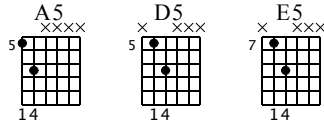

# No. 10

Track 20/21

Wim van Rumpt

Rockbasics

Standard tuning

$\text{♩} = 120$

E-Gt

1 A5 D5 A5 E5