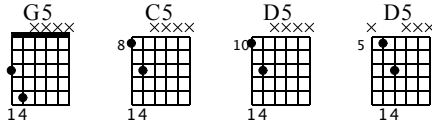

# No. 5

Track 10/11  
Wim van Rump  
Rockbasics

Standard tuning

$\text{♩} = 120$

E-Gt

1 G5

*mf*

2